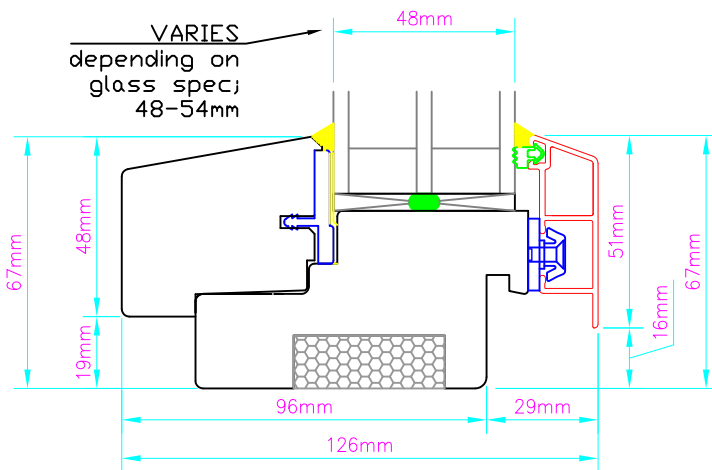

## Fixed Window System

INTERIOR  EXTERIOR

**SILL**

Viewed from inside with arrow vertex representing the handle

**JAMB**