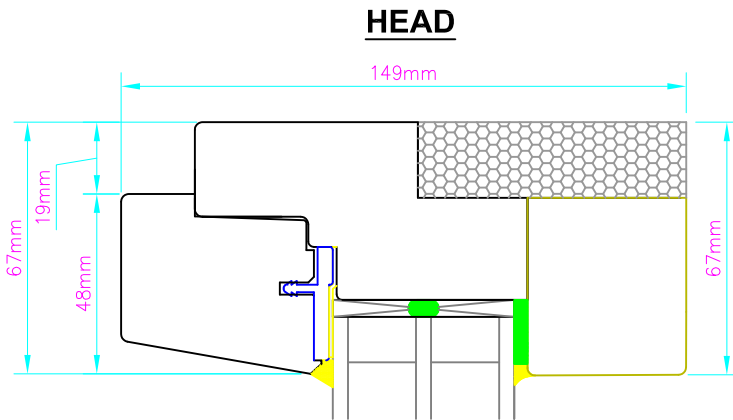

## Fixed Window System

INTERIOR  EXTERIOR

**SILL**

Viewed from inside with arrow vertex representing the handle

**JAMB**