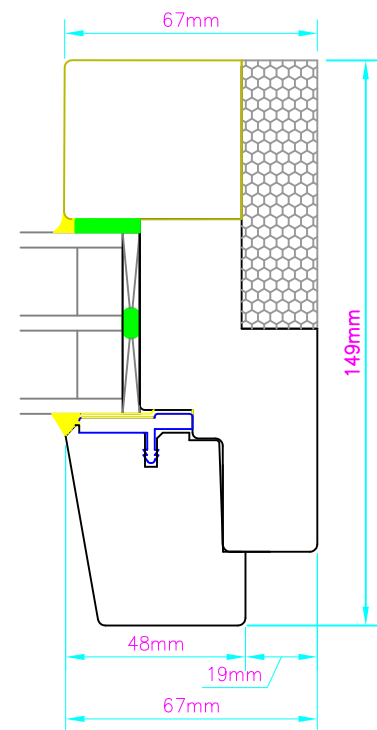

## Fixed Window System

INTERIOR  EXTERIOR

**SILL**

Viewed from inside with arrow vertex representing the handle

**JAMB**