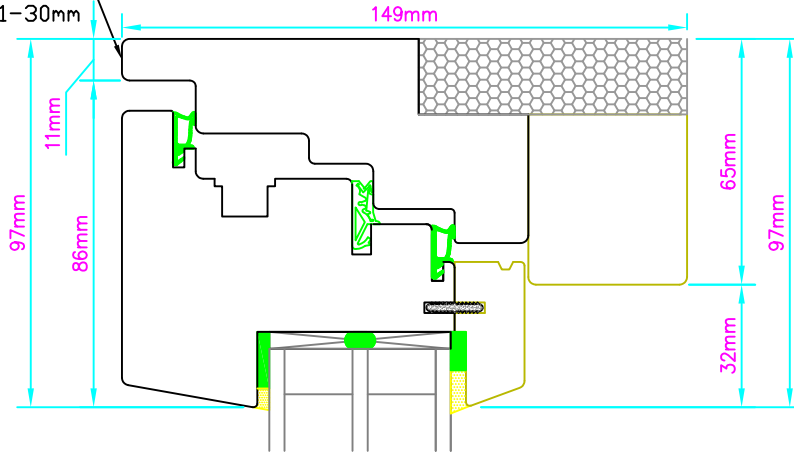

Optiwin Lignumum Modern Window

Opening Window System

CUSTOMISABLE
thickness
11-30mm

HEAD

Viewed from inside with arrow
vertex representing the handle

INTERIOR

EXTERIOR

VARIES
depending on
glass spec;
48-54mm