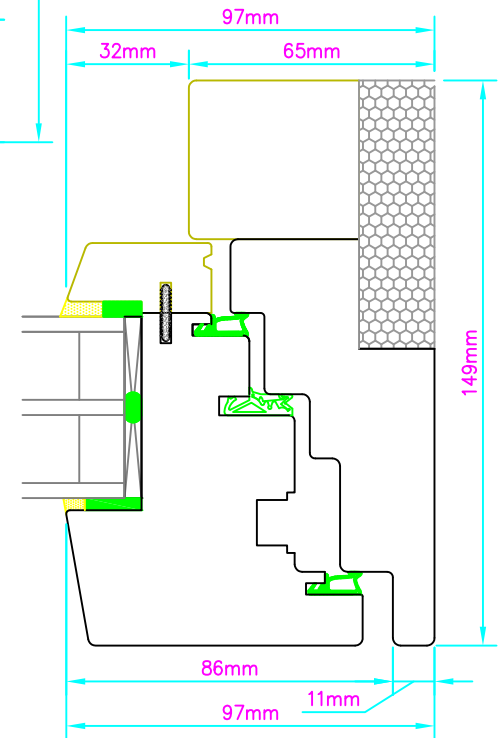

Optiwin Lignumum Modern Window

Opening Window System

CUSTOMISABLE
thickness
11-30mm

HEAD

Viewed from inside with arrow
vertex representing the handle

INTERIOR

EXTERIOR

VARIES
depending on
glass spec;
48-54mm

JAMB

SILL