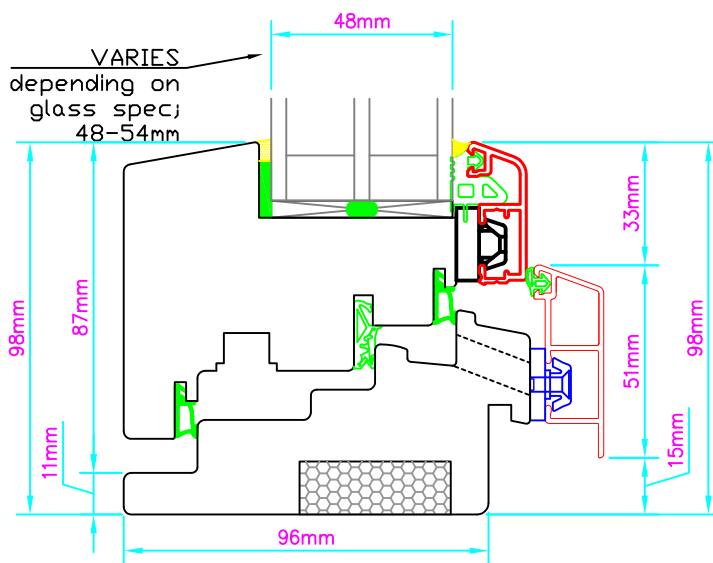

Optiwin Lignumum Modern Window

Opening Window System

CUSTOMISABLE
thickness
11-30mm

HEAD

Viewed from inside with arrow
vertex representing the handle

INTERIOR

EXTERIOR

VARIES
depending on
glass spec;
48-54mm

JAMB

SILL