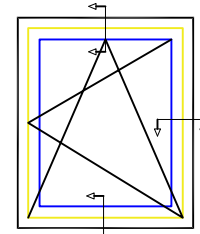

Optiwin Lignumum Modern Window

Opening Window System

CUSTOMISABLE
thickness
11-30mm

HEAD

Viewed from inside with arrow
vertex representing the handle

INTERIOR

EXTERIOR

VARIES
depending on
glass spec;
48-54mm

JAMB

SILL