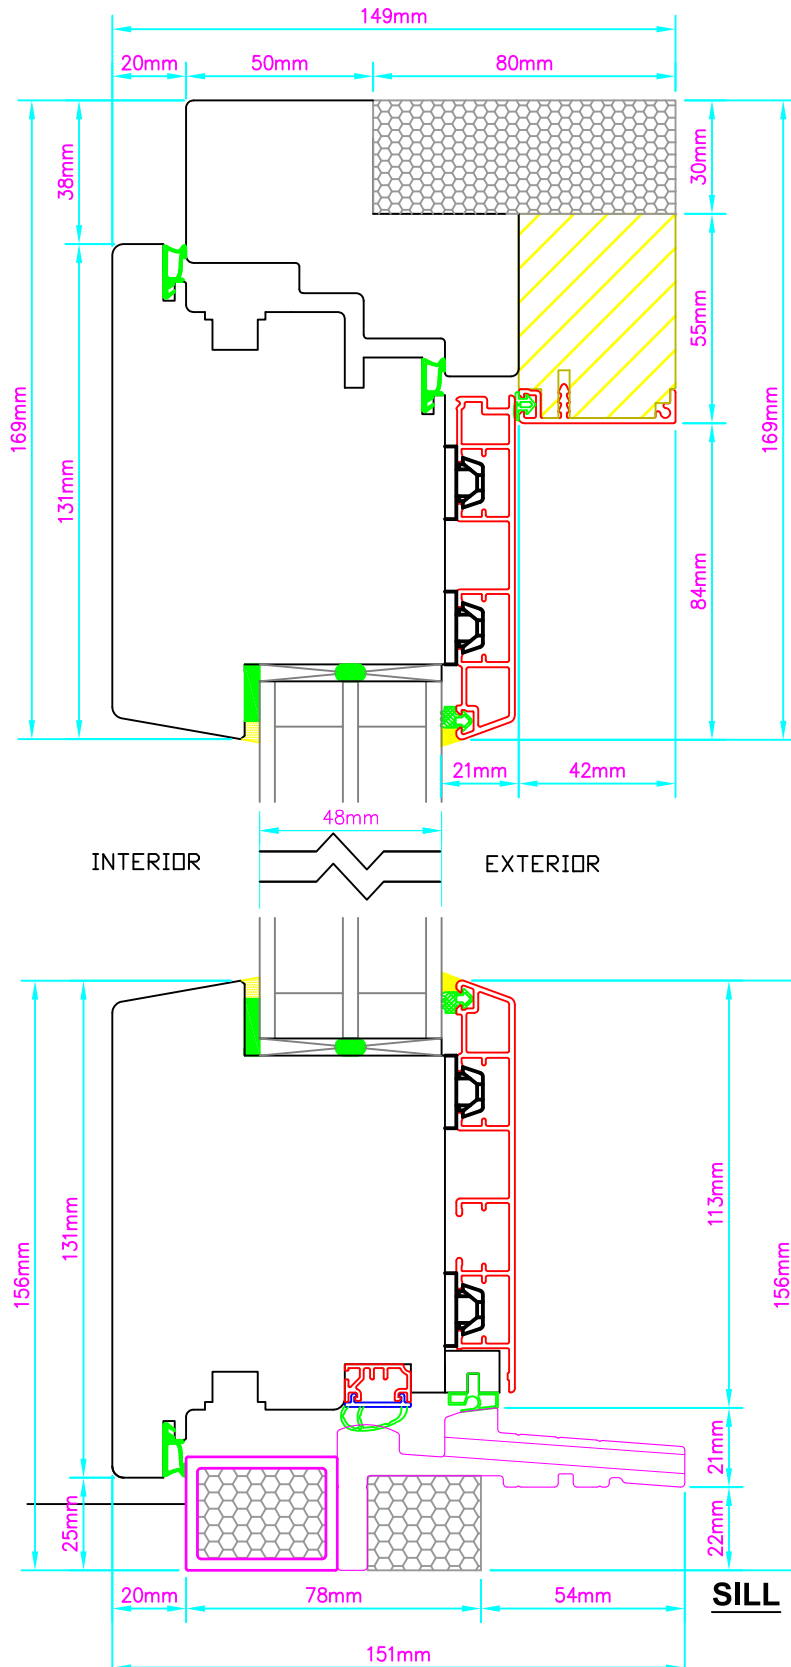

# Optiwin Side Entry Door Door System

**HEAD**

Viewed from inside with arrow vertex representing the handle