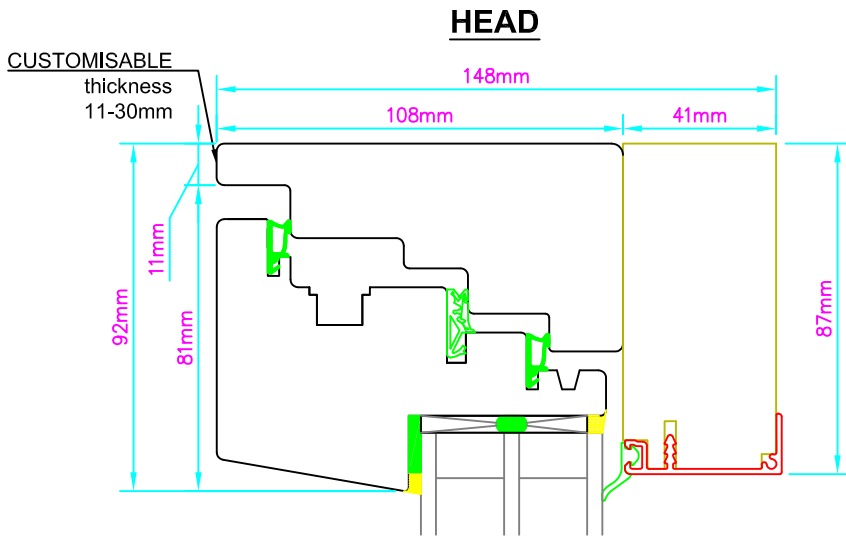

## Opening Window System

Viewed from inside with arrow vertex representing the handle

INTERIOR EXTERIOR

**JAMB**