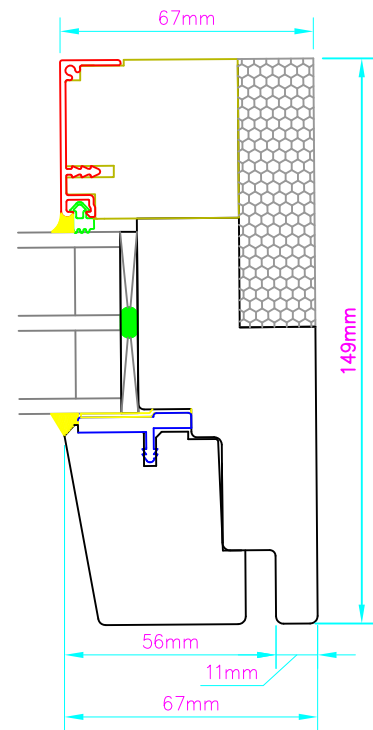

Optiwin Resista Modern Window Fixed Window System

INTERIOR  EXTERIOR

SILL

Viewed from inside with arrow vertex representing the handle

JAMB