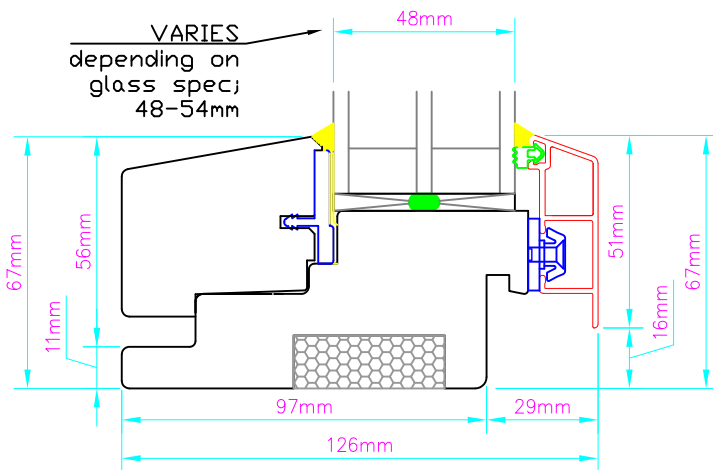

Optiwin Resista Modern Window Fixed Window System

INTERIOR  EXTERIOR

SILL

Viewed from inside with arrow vertex representing the handle

JAMB