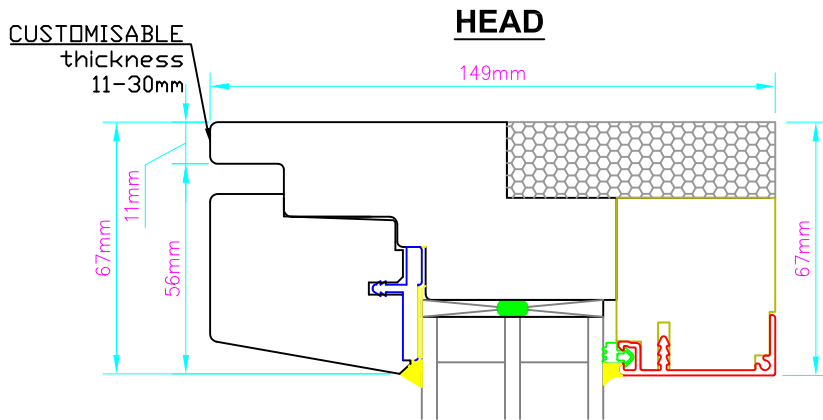

Optiwin Resista Modern Window Fixed Window System

INTERIOR  EXTERIOR

SILL

Viewed from inside with arrow vertex representing the handle

JAMB